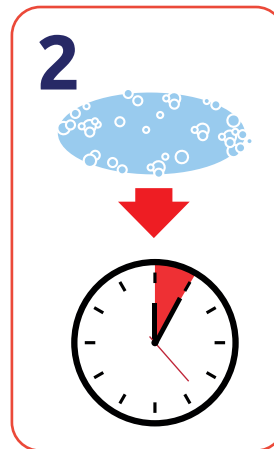

Eco Daily Toilet Cleaner

Health & Safety
Please refer to relevant MSDS

Don't forget
PPE

1 Apply to the urinal, toilet bowl and under the rim.

2 Allow up to 5 minutes contact time

2 Brush to agitate if necessary

3 Flush toilet or urinal