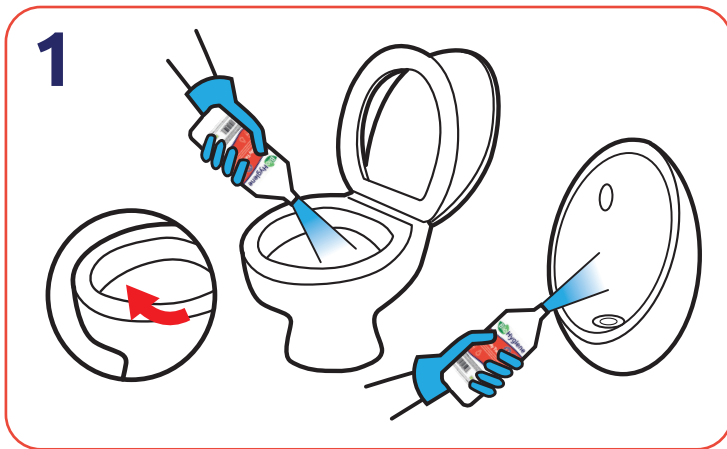

Eco Daily Toilet Cleaner

Health & Safety
Please refer to relevant MSDS

Don't forget
PPE

1 Apply to the urinal, toilet bowl and under the rim.

2 Allow up to 5 minutes contact time

2 Brush to agitate if necessary

3 Flush toilet or urinal