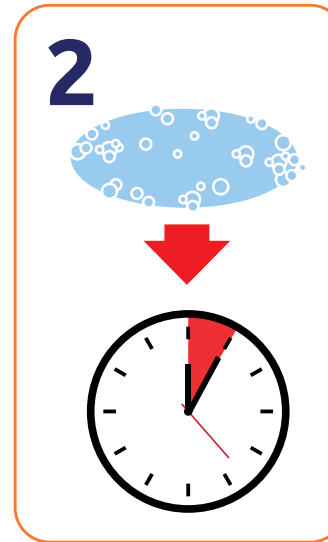

Foaming Washroom Descaler

Health & Safety
Please refer to relevant MSDS

Don't forget

PPE

Spray surface

Allow contact time of
at least 5 minutes

Wipe clean and rinse thoroughly