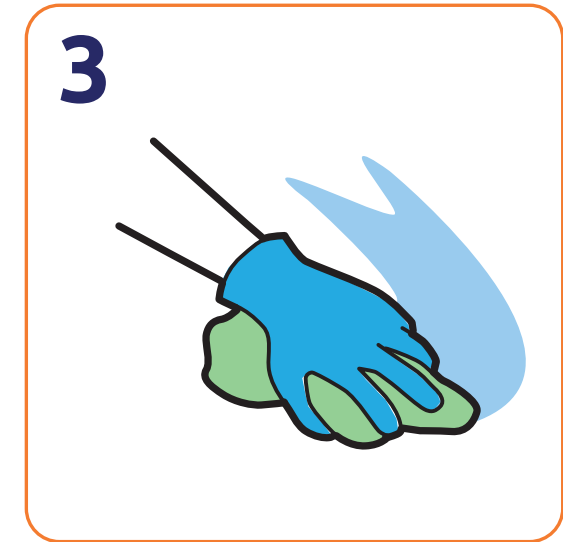

Foaming Washroom Descaler

Health & Safety
Please refer to relevant MSDS

Don't forget

PPE

Spray surface

Allow contact time of
at least 5 minutes

Wipe clean and rinse thoroughly